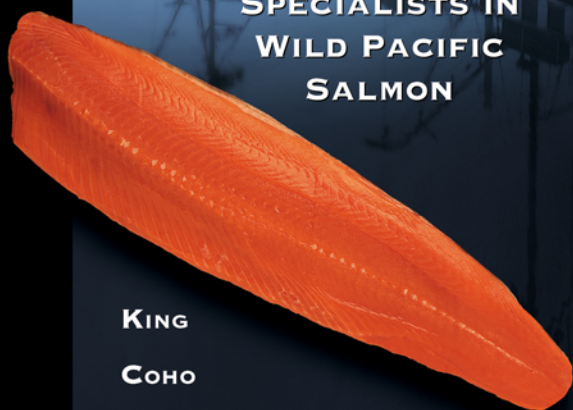

ALASKA SALMON

SPECIALISTS IN  
WILD PACIFIC  
SALMON

KING

COHO

SOCKEYE

CHUM

PINK

SALMON CAVIAR